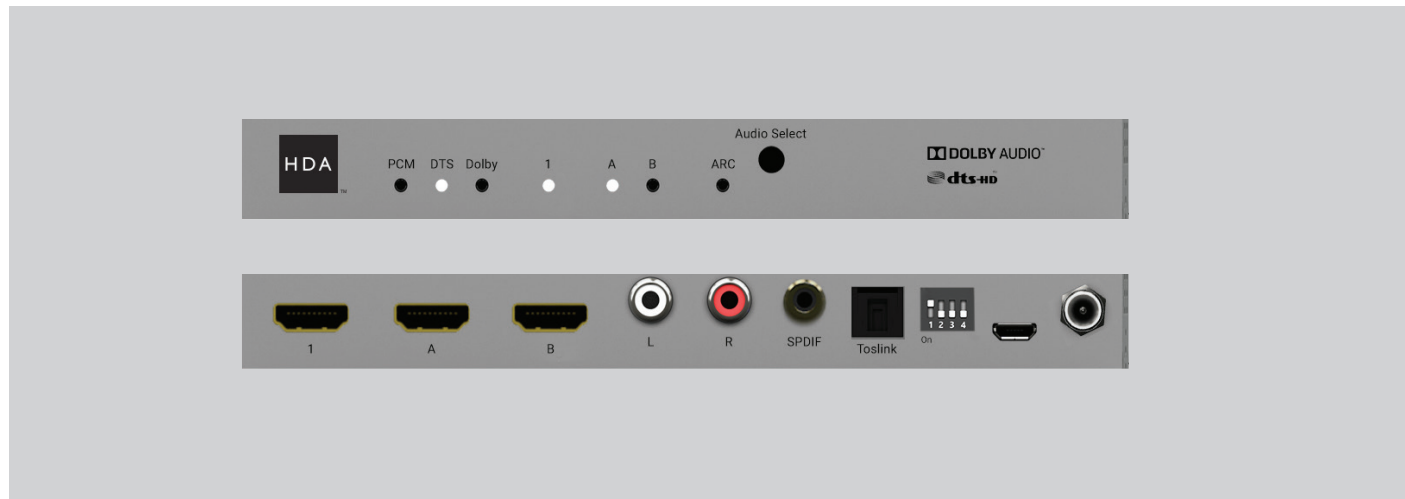

DOLBY™ & DTS® AV SIGNAL MANAGER

Product code: DDSIGNALMANAGER

A 4K HDMI with Dolby Audio® and DTS-HD® Stereo Audio Downmixer supports the transmission of high bandwidth 18Gbps video through HDMI, and allows the associated audio to be extracted and split to both digital and analog audio outputs, providing high quality audio and video. The Dolby Audio Down-Mixer can downmix standard Dolby Audio & DTS-HD formats up to 7.1 and output the audio as stereo (LPCM 2.0) over HDMI, S/PDIF (optical and coaxial) and analog RCA. Also supported is the pass-through of HD and standard bitstream formats as well as LPCM 7.1 with audio sampling rates up to 192 kHz. Additionally, if the connected display supports ARC, then this unit can grab the ARC audio and output it via all available audio outputs. Both the input and output HDMI ports support 4K UHD resolutions up to 4K@60Hz (YUV 4:4:4, 8-bit).

Features

Dolby® and DTS® Certified AV Signal Manager
Up to Dolby® Atmos™ and DTS:X® downmixed to 2-channel stereo out any or all outputs
Dual simultaneous HDMI outputs
HDMI Output A supports 4K (with HDR) downscaling to 1080p
HDMI Output B supports ARC for extracting analogue and digital 2-ch audio
4K/60 (4:4:4) with HDR10, HDR10+, Dolby Vision, HLG
18Gbps throughput over both HDMI outputs
HDCP 2.2 & 1.4 compliant
Digital Interpolation Filter for high-bitrate digital audio extraction
Integrated Digital Analogue Convertor
Always-on simultaneous analogue, SPDIF & Toslink 2-ch audio extraction
Basic EDID management
Installer-configurable HDMI Downscaling, Downmixing & ARC On/Off via Dip-switch